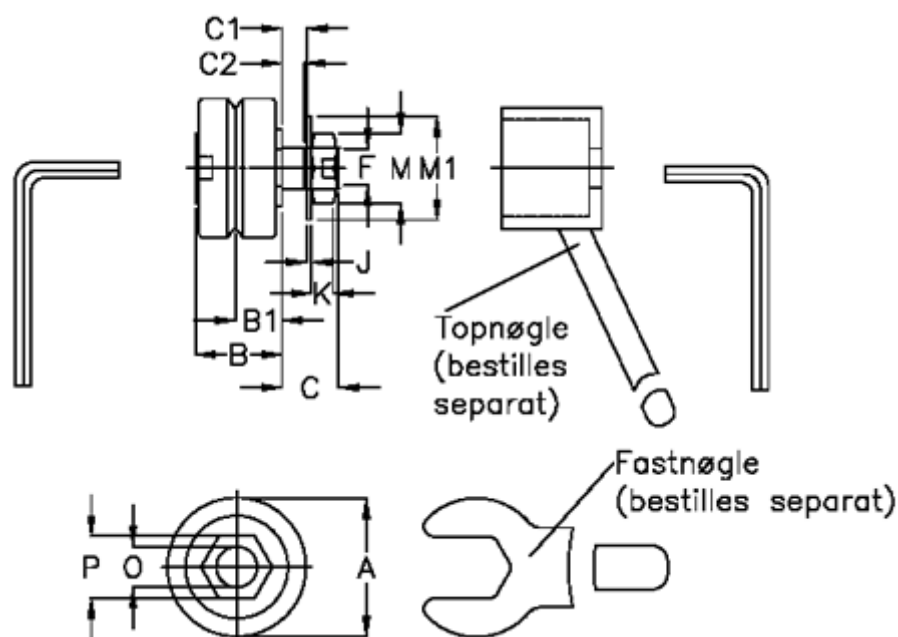

Article number: 057153102511

Description: HEPCO GV3 bearing SJ 25 CDR
Standard With Short Stud

Measures

a = 25.0	K = 5.0
B = 16.6	M = 13
B1 = 9.00	M1 = 17
C = 9.8	O = 8
C1 = 3.8	P = 13
C2 = 3.4	Weight kg/1000 = 0.048
F = M8 x 1	
J = 1.00	